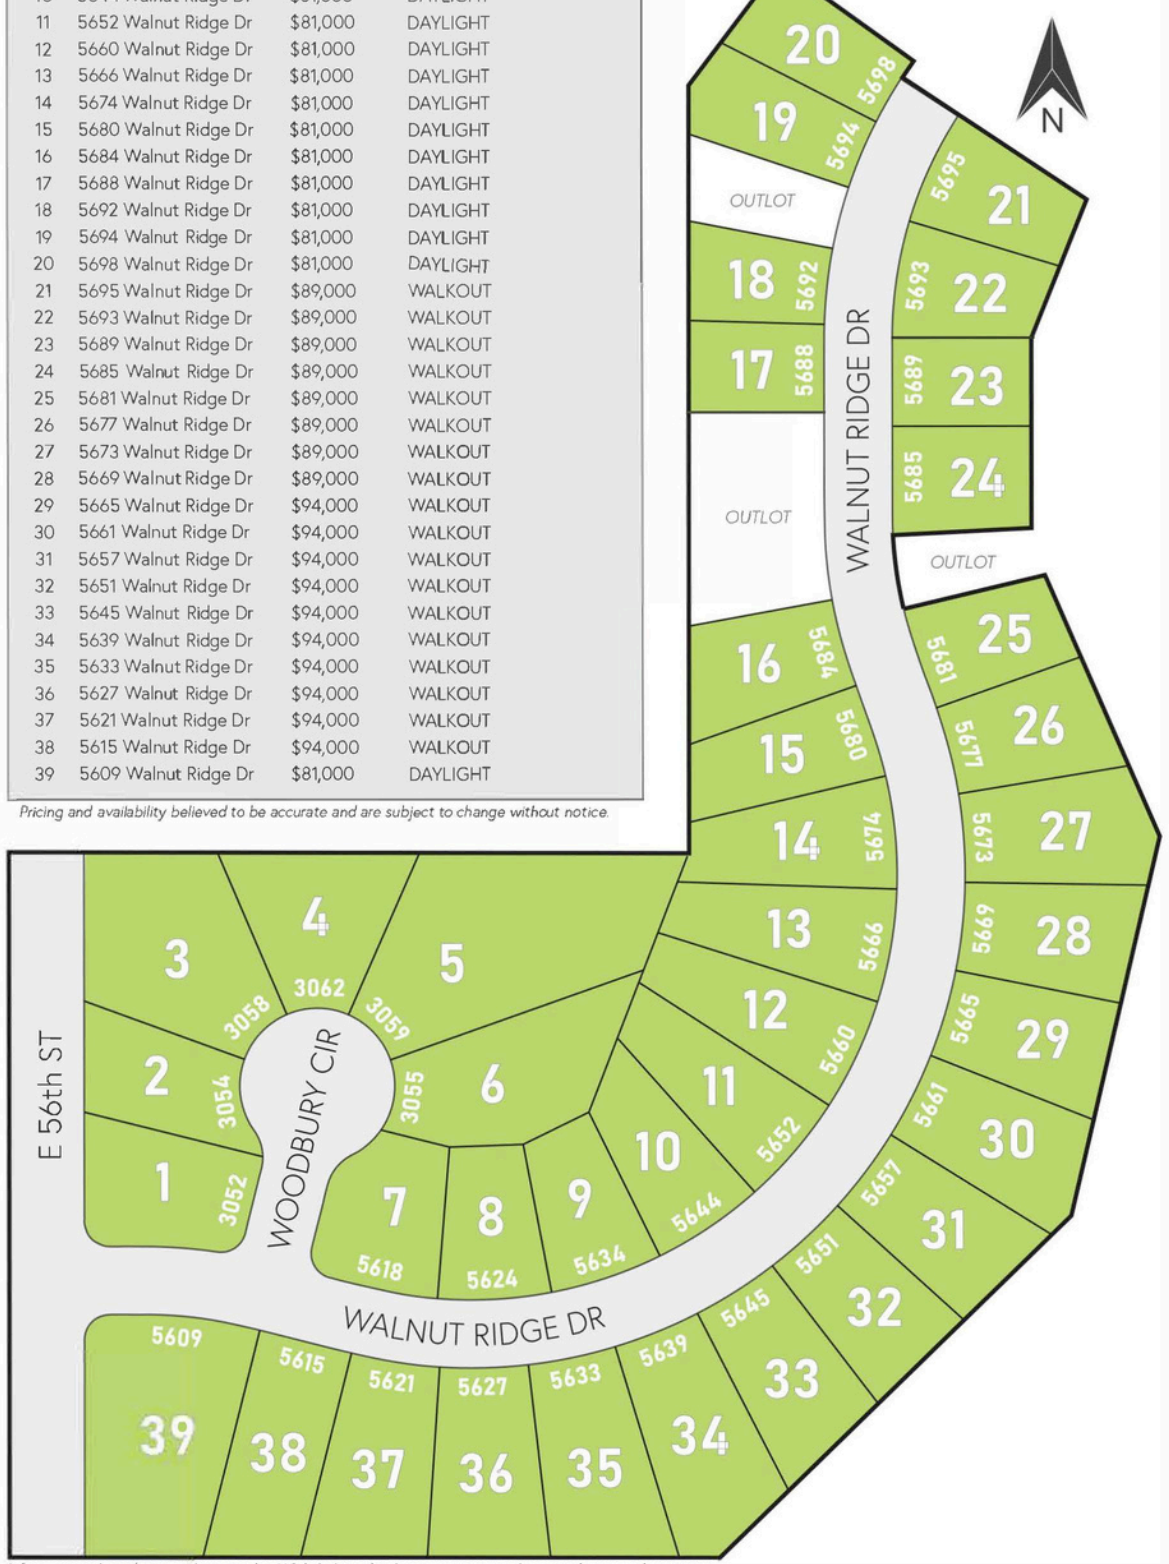

WOODBURY

PLAT 2

DES MOINES, IA

LOT	ADDRESS	PRICE	GRADE
1	3052 Woodbury Cir	\$69,000	DAYLIGHT
2	3054 Woodbury Cir	\$69,000	DAYLIGHT
3	3058 Woodbury Cir	\$75,000	DAYLIGHT
4	3062 Woodbury Cir	\$81,000	DAYLIGHT
5	3059 Woodbury Cir	\$81,000	DAYLIGHT
6	3055 Woodbury Cir	\$69,000	DAYLIGHT
7	5618 Walnut Ridge Dr	\$79,000	DAYLIGHT
8	5624 Walnut Ridge Dr	\$79,000	DAYLIGHT
9	5634 Walnut Ridge Dr	\$81,000	DAYLIGHT
10	5644 Walnut Ridge Dr	\$81,000	DAYLIGHT
11	5652 Walnut Ridge Dr	\$81,000	DAYLIGHT
12	5660 Walnut Ridge Dr	\$81,000	DAYLIGHT
13	5666 Walnut Ridge Dr	\$81,000	DAYLIGHT
14	5674 Walnut Ridge Dr	\$81,000	DAYLIGHT
15	5680 Walnut Ridge Dr	\$81,000	DAYLIGHT
16	5684 Walnut Ridge Dr	\$81,000	DAYLIGHT
17	5688 Walnut Ridge Dr	\$81,000	DAYLIGHT
18	5692 Walnut Ridge Dr	\$81,000	DAYLIGHT
19	5694 Walnut Ridge Dr	\$81,000	DAYLIGHT
20	5698 Walnut Ridge Dr	\$81,000	DAYLIGHT
21	5695 Walnut Ridge Dr	\$89,000	WALKOUT
22	5693 Walnut Ridge Dr	\$89,000	WALKOUT
23	5689 Walnut Ridge Dr	\$89,000	WALKOUT
24	5685 Walnut Ridge Dr	\$89,000	WALKOUT
25	5681 Walnut Ridge Dr	\$89,000	WALKOUT
26	5677 Walnut Ridge Dr	\$89,000	WALKOUT
27	5673 Walnut Ridge Dr	\$89,000	WALKOUT
28	5669 Walnut Ridge Dr	\$89,000	WALKOUT
29	5665 Walnut Ridge Dr	\$94,000	WALKOUT
30	5661 Walnut Ridge Dr	\$94,000	WALKOUT
31	5657 Walnut Ridge Dr	\$94,000	WALKOUT
32	5651 Walnut Ridge Dr	\$94,000	WALKOUT
33	5645 Walnut Ridge Dr	\$94,000	WALKOUT
34	5639 Walnut Ridge Dr	\$94,000	WALKOUT
35	5633 Walnut Ridge Dr	\$94,000	WALKOUT
36	5627 Walnut Ridge Dr	\$94,000	WALKOUT
37	5621 Walnut Ridge Dr	\$94,000	WALKOUT
38	5615 Walnut Ridge Dr	\$94,000	WALKOUT
39	5609 Walnut Ridge Dr	\$81,000	DAYLIGHT

Pricing and availability believed to be accurate and are subject to change without notice.

MINIMUM SETBACKS

- 25' Front Yard
- 30' Rear Yard
- 15' Total Side Yard
- 7' Minimum Side Yard

- AVAILABLE LOT
- PENDING LOT
- SOLD LOT